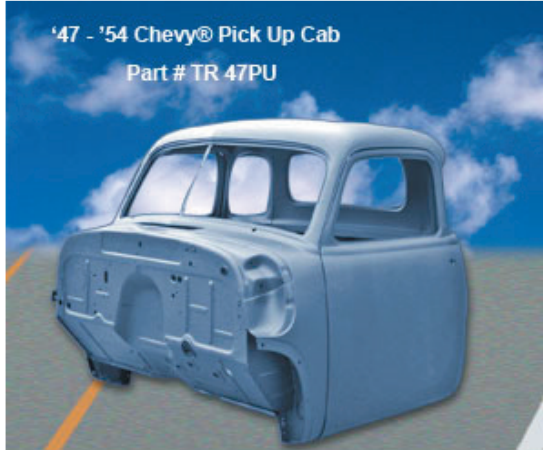

GOLDEN LEAF AUTOMOTIVE

MOLDING & MUSCLE CAR PARTS

www.goldenleafautomotive.com

New!!

47-52 Chevy PU w/doors
MSRP \$8995 US.

FOB Toronto Available in October 2006

'47 - '54 Chevy® Pick Up Cab
Part # TR 47PU

AVAILABLE IN OCTOBER 2006

Quality Makes The Difference

From the leading manufacturer of the finest reproduction parts in the automotive industry comes the innovation of the decade. We are pleased to announce the arrival of our Convertible Replacement Body Shell, part number CA69CV, styled after the famous 1969 Camaro®. An Official Licensed GM restoration part completely welded from the firewall to the tail lamp panel and from the frame rails to the windshield frame.