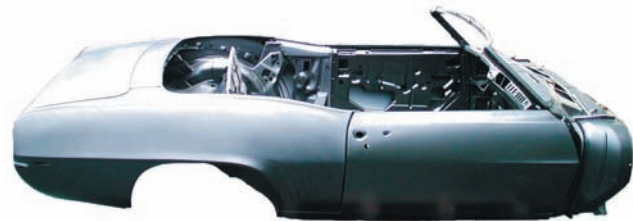

GOLDEN LEAF AUTOMOTIVE

MOLDING & MUSCLE CAR PARTS

www.goldenleafautomotive.com

New!!

47-52 Chevy PU w/doors
MSRP \$8995 US.

FOB Toronto Available in October 2006

'47 - '54 Chevy® Pick Up Cab
Part # TR 47PU

AVAILABLE IN OCTOBER 2006

Quality Makes The Difference

From the leading manufacturer of the finest reproduction parts in the automotive industry comes the innovation of the decade. We are pleased to announce the arrival of our Convertible Replacement Body Shell, part number CA69CV, styled after the famous 1969 Camaro®. An Official Licensed GM restoration part completely welded from the firewall to the tail lamp panel and from the frame rails to the windshield frame.

***We use galvanize steel in most of our parts to increase long life of our sheet metal and the best rust protection for your classic vehicle.**

IN STOCK!!

69 Camaro Coupe and Convertible
GLA Special Price at \$13,500* Canadian FOB Toronto