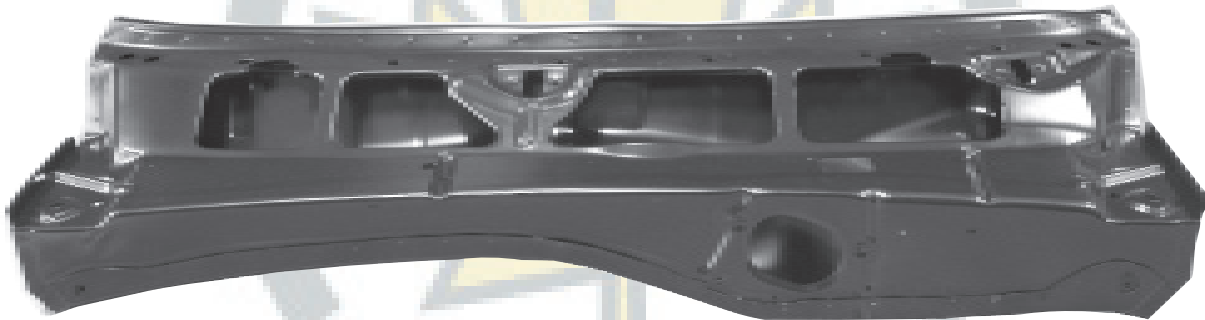

1072B

1969

Cowl Panel Lower

www.goldenleafautomotive.com