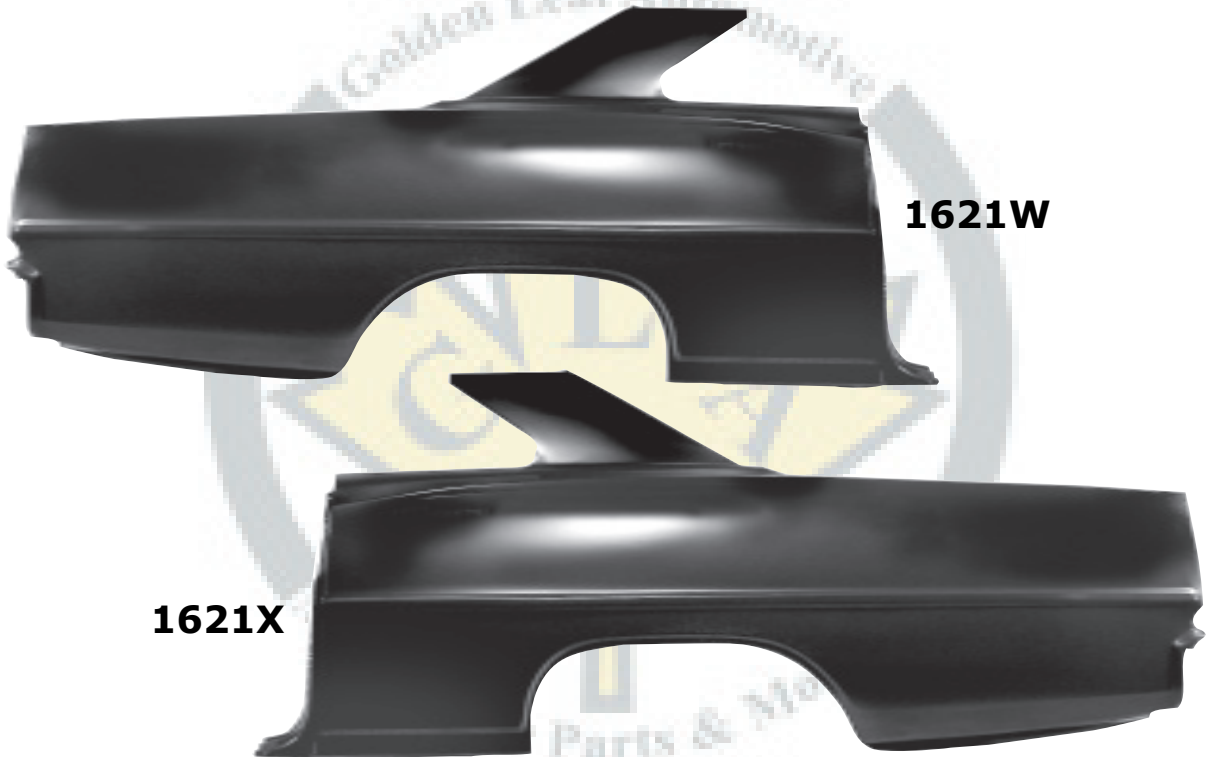

NOVA

New Item

All items in stock and immediately available.

Now In Stock For January 2005

Full Quarter Panel with OE Style Sail Panel

1621W 1966-67 Right Quarter Panel Full w/Sail
1621X 1966-67 Left Quarter Panel Full w/Sail