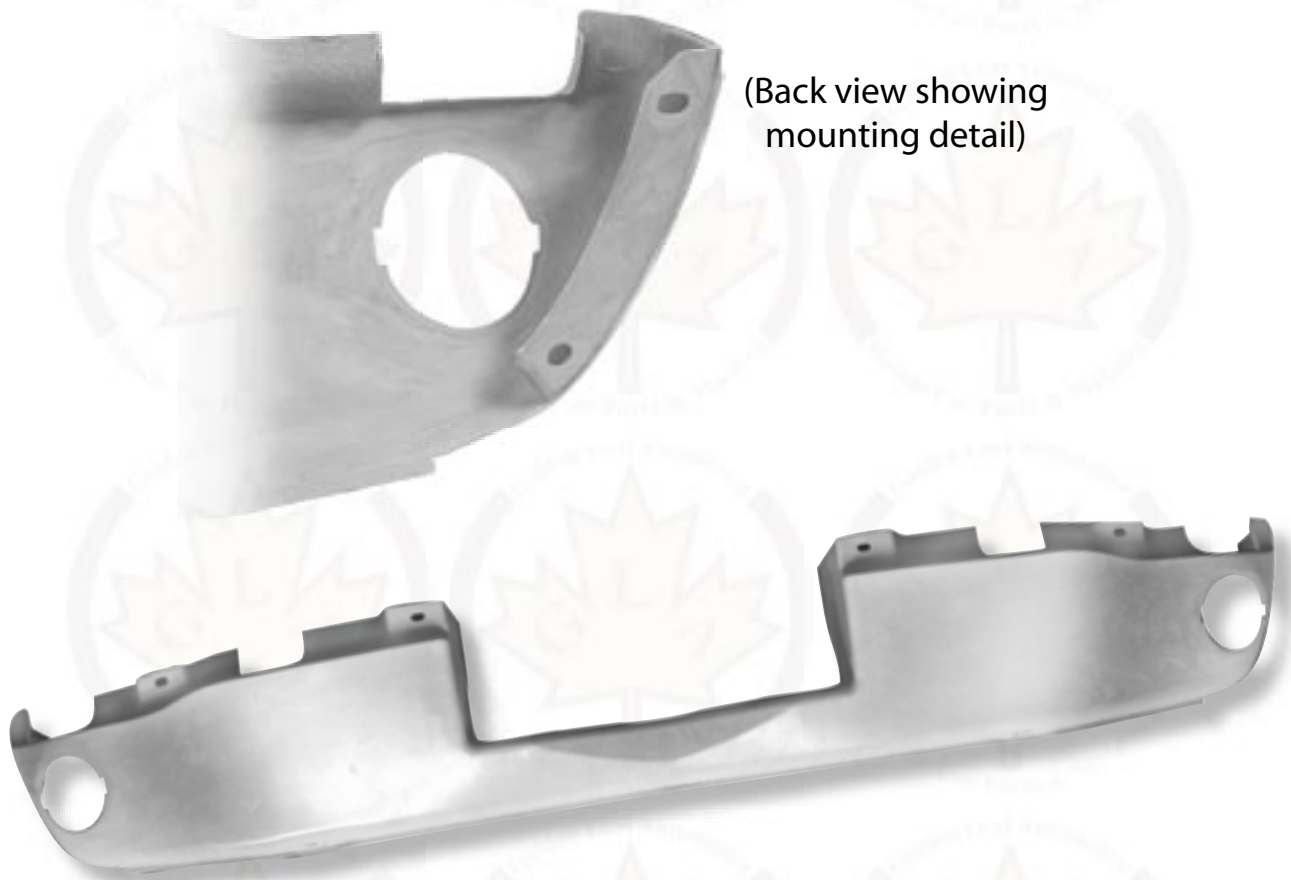

MUSTANG

Now In Stock For Aug 2005

1965-66 Fiberglass Front Valance

(Back view showing mounting detail)

3612

1965-66

Fiberglass Front Valance

For retail dealer in your area