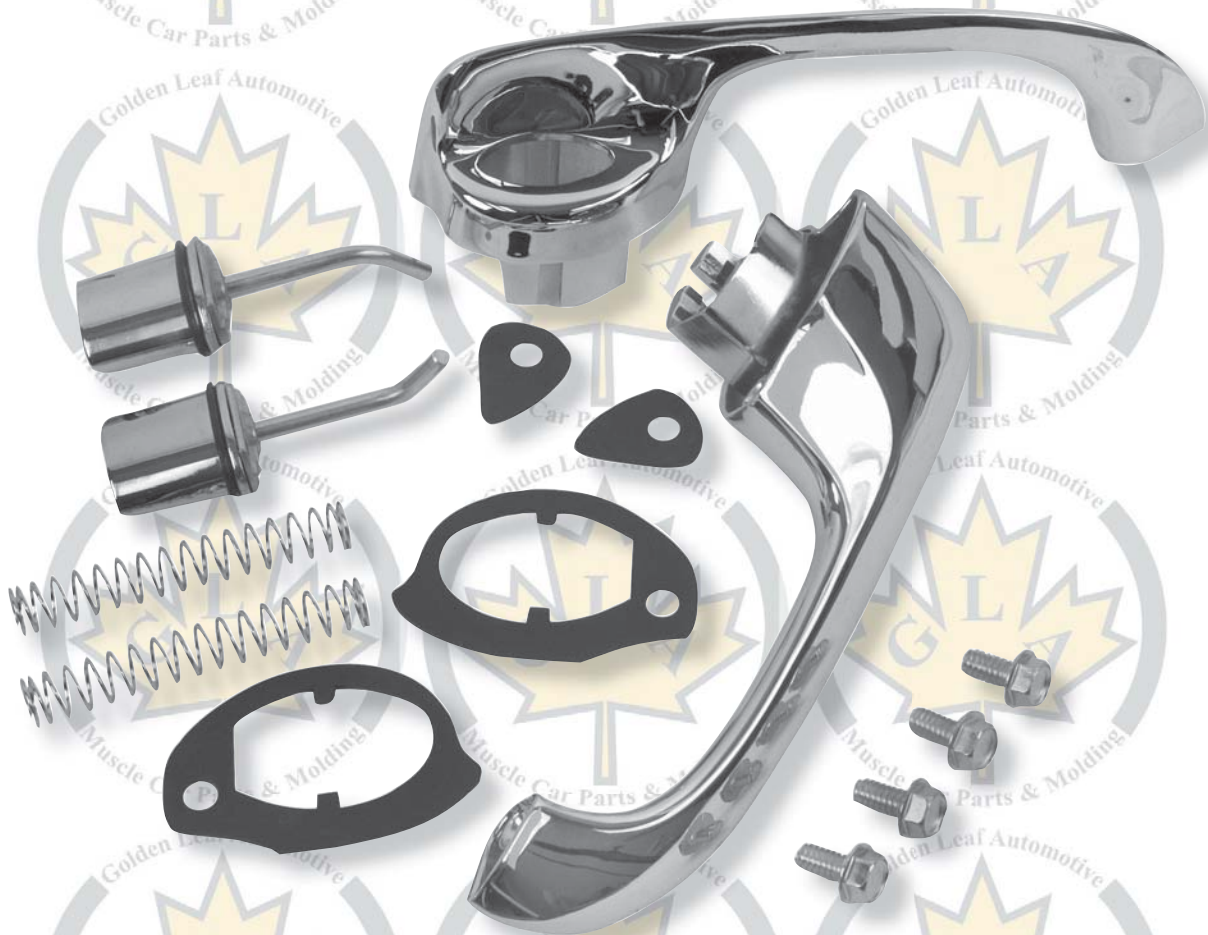

IMPALA

Now In Stock For June 2006

1969-70 Outer Door Handles for 2 Door

M1795 1968-70 Outer Door Handles, 2 Door

MSRP $65.00 pr

Wholesale only MSRP for Dealer Reference Only

visit us at www.goldenleafautomotive.com