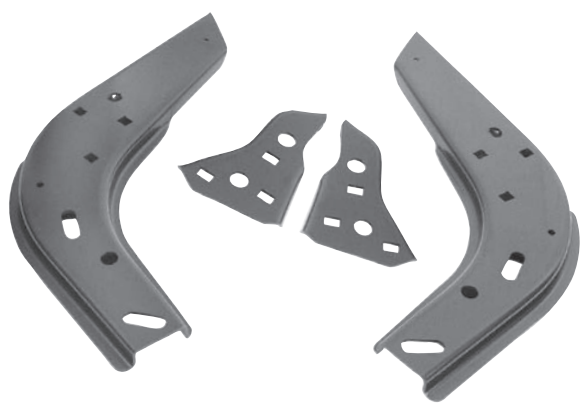

In Stock For May 2008

1072A

1968

Lower Cowl Panel

MSRP \$395.00 each

Visit us at www.goldenleafautomotive.com

1969

1048QB

1068Y

**** NOT IN CATALOG ****

In Stock For May 2008

1048QB	1969	Front Bumper Brackets, 4 pcs. MSRP \$140.00 set
1068Y	1969	Hood Latch Support MSRP \$39.00 each

Visit us at www.goldenleafautomotive.com

Goldenleaf Automotive • 170 Zenway Blvd., Unit # 2, Woodbridge, Ontario, Canada, L4H 2Y7