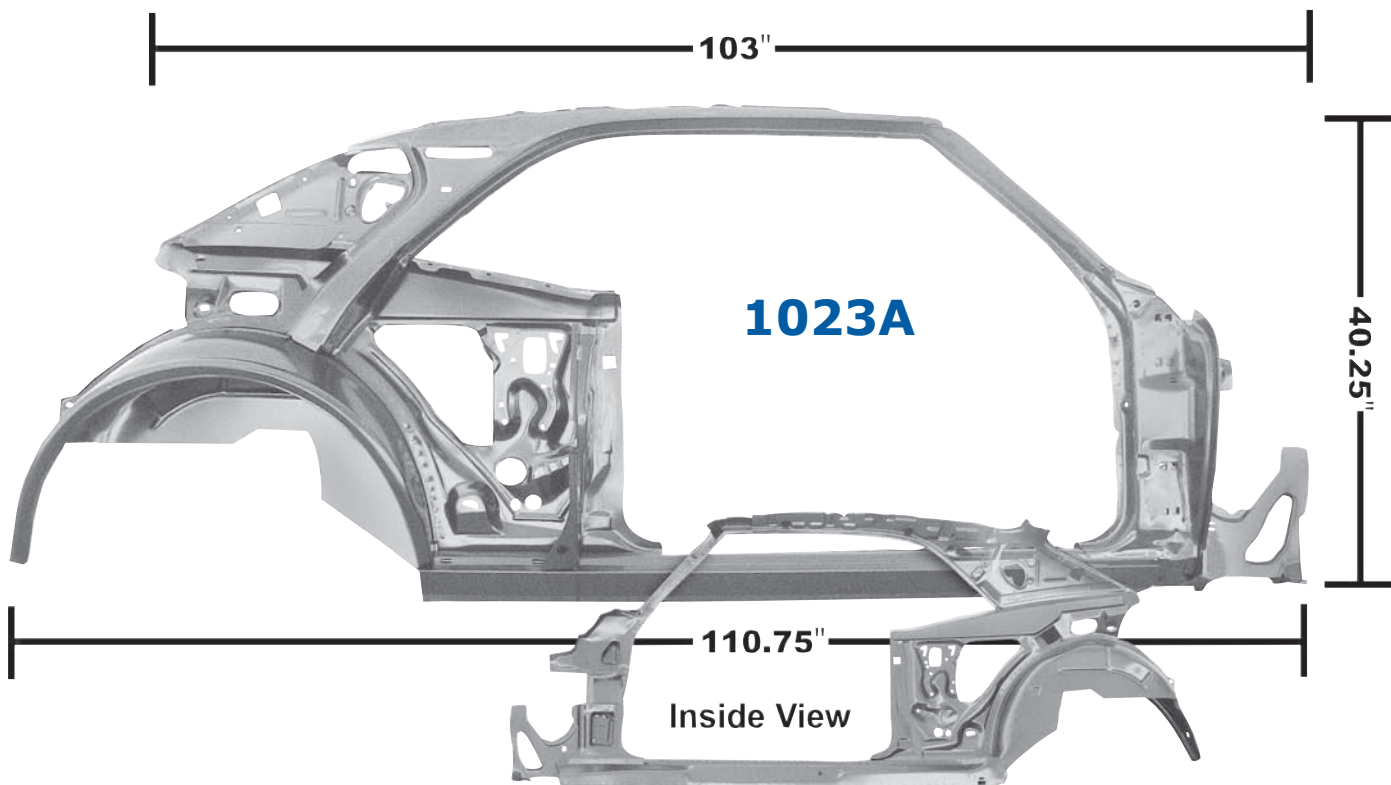

CAMARO®

1969 Quarter/Door Frame Assemblies

Order (905) 850-3433 • Fax (905) 850-1722

**** NOT IN CATALOG ****

In Stock For May 2008

1023A	1969	RH Qtr./Door Frame Assembly
1023B	1969	LH Qtr./Door Frame Assembly