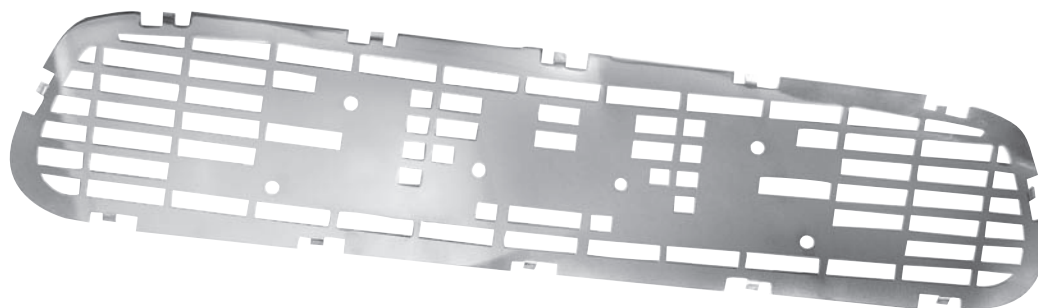

GMC® PICKUP

1955 GMC Hood Ornament Grille

Order (905) 850-3433 • Fax (905) 850-1722

Goldenleaf Automotive • 170 Zenway Blvd., Unit # 2, Woodbridge, Ontario, Canada, L4H 2Y7

In Stock For September /October2008

M1137G   1955   GMC Hood Ornament Grille

MSRP $202.00 each

Visit us at www.goldenleafautomotive.com