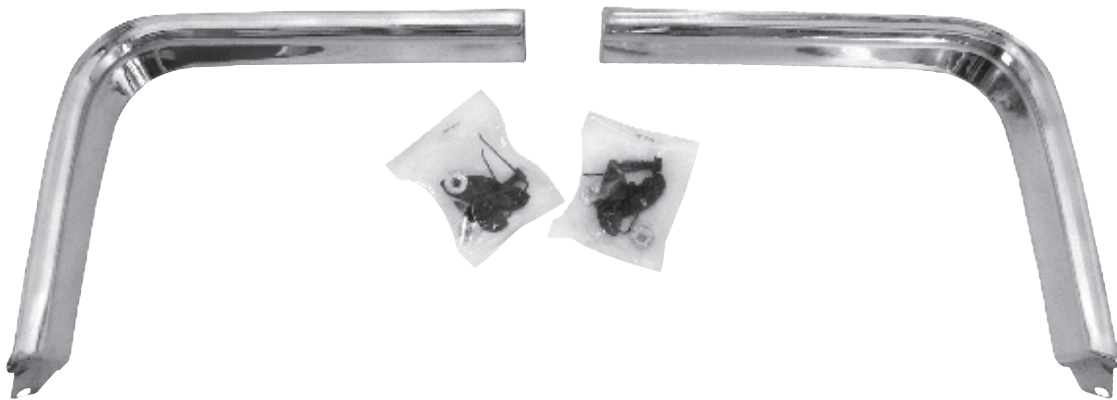

GTO

1967 Trunk Lid Molding Extensions

Order (905) 850-3433 • Fax (905) 850-1722

(New Part page GT21 in the 2009 GTO Catalog)

In Stock For Jan 2009

M1531   1967   Trunk Lid Molding Extensions

MSRP $107.00 pair

Visit us at www.goldenleafautomotive.com