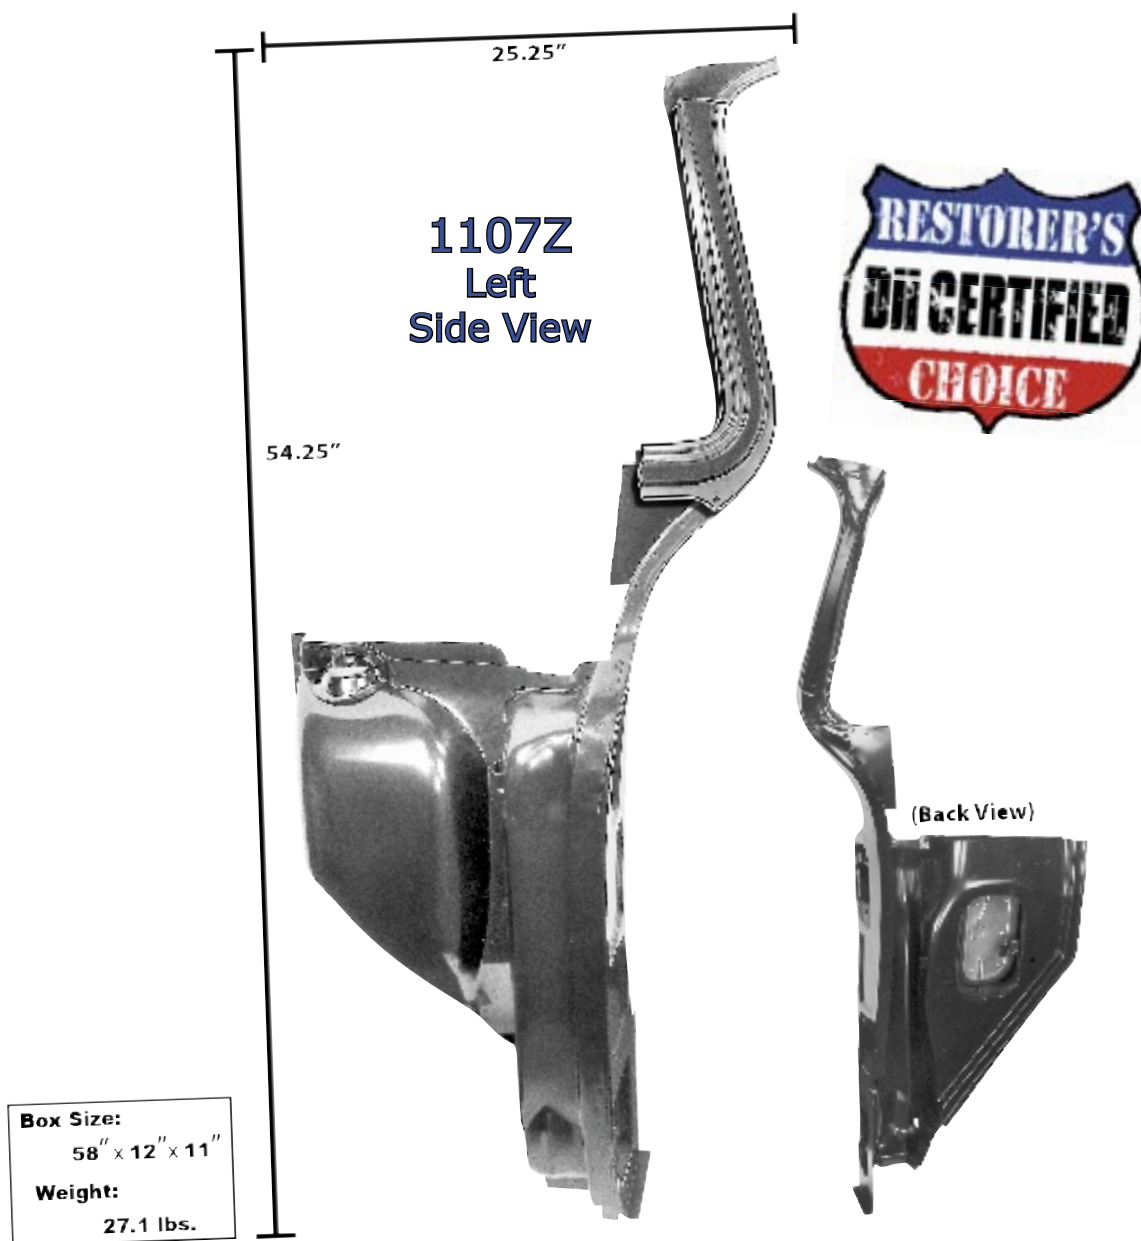

# Kick Panels w/"A" Pillar

Order (905) 850-3433 • Fax (905) 850-1722

*(New Part not list in 2009 Chevy Pickup Catalog)*

**In Stock For February 2009**

1107Y	1955-59	RH Kick Panel/"A" Pillar
1107Z	1955-59	LH Kick Panel/"A" Pillar