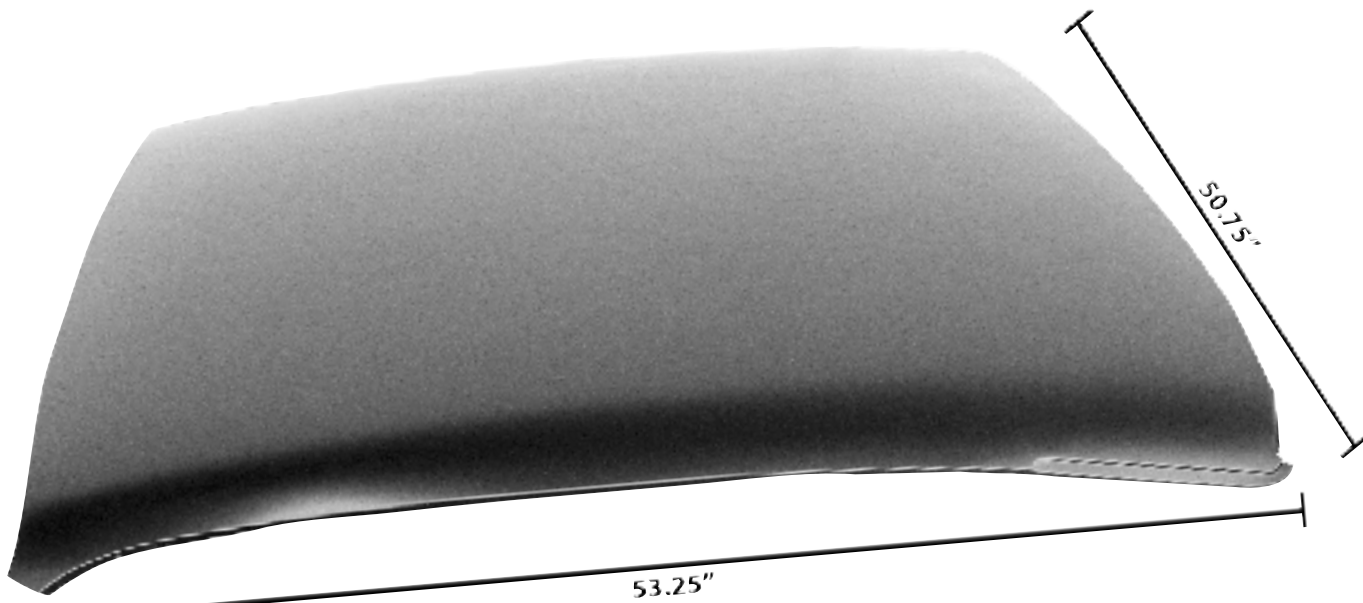

CAMARO[®]

1970-73 Roof Panel

Order (905) 850-3433 • Fax (905) 850-1722

Box Size:
56.50" x 55.75" x 9.25"
Weight:
37 lbs

Goldenleaf Automotive • 170 Zenway Blvd., Unit # 2, Woodbridge, Ontario, Canada, L4H 2Y7