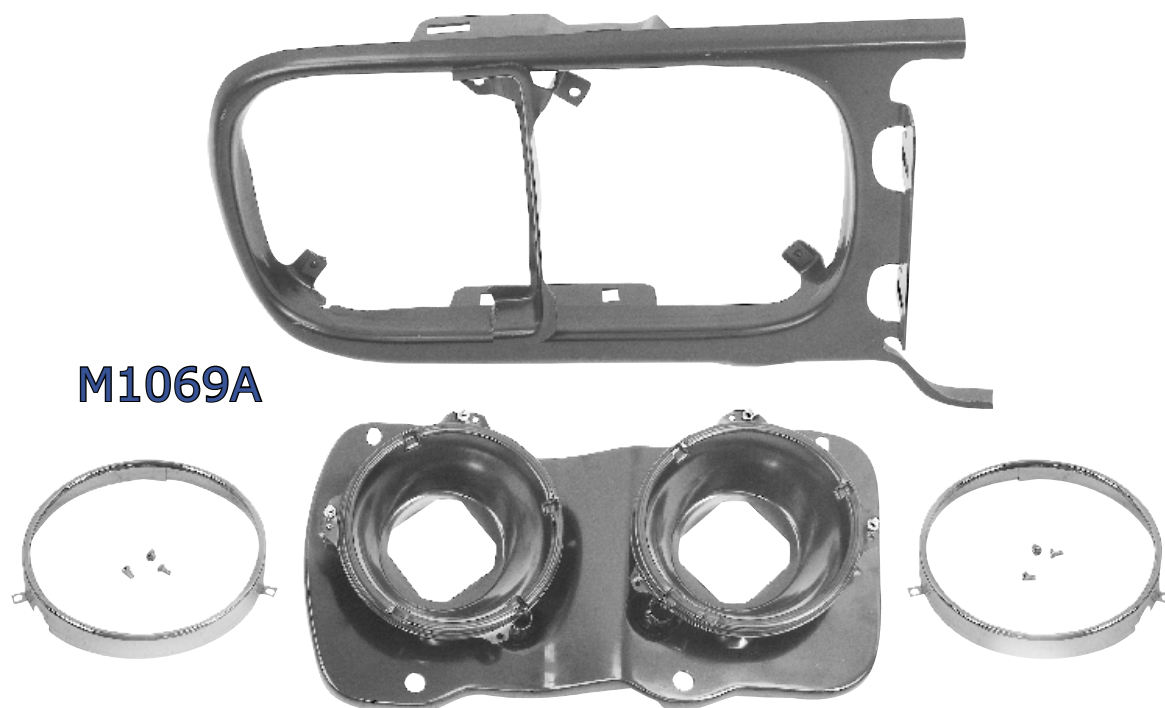

CAMARO[®]

1970-73 Roof Panel

Order (905) 850-3433 • Fax (905) 850-1722

Box Size:
56.50" x 55.75" x 9.25"
Weight:
37 lbs

Goldenleaf Automotive • 170 Zenway Blvd., Unit # 2, Woodbridge, Ontario, Canada, L4H 2Y7

In Stock For March 2009

1004G

1970-73

Roof Panel

MSRP \$550.00 each

Visit us at www.goldenleafautomotive.com

FIREBIRD

1969 Headlamp Buckets & Bezels

M1069A

Order (905) 850-3433 • Fax (905) 850-1722

In Stock For March 2009

M1069A	1969	RH Headlamp Bucket/Bezel
M1069B	1969	LH Headlamp Bucket/Bezel

MSRP \$200.00 set

Visit us at www.goldenleafautomotive.com