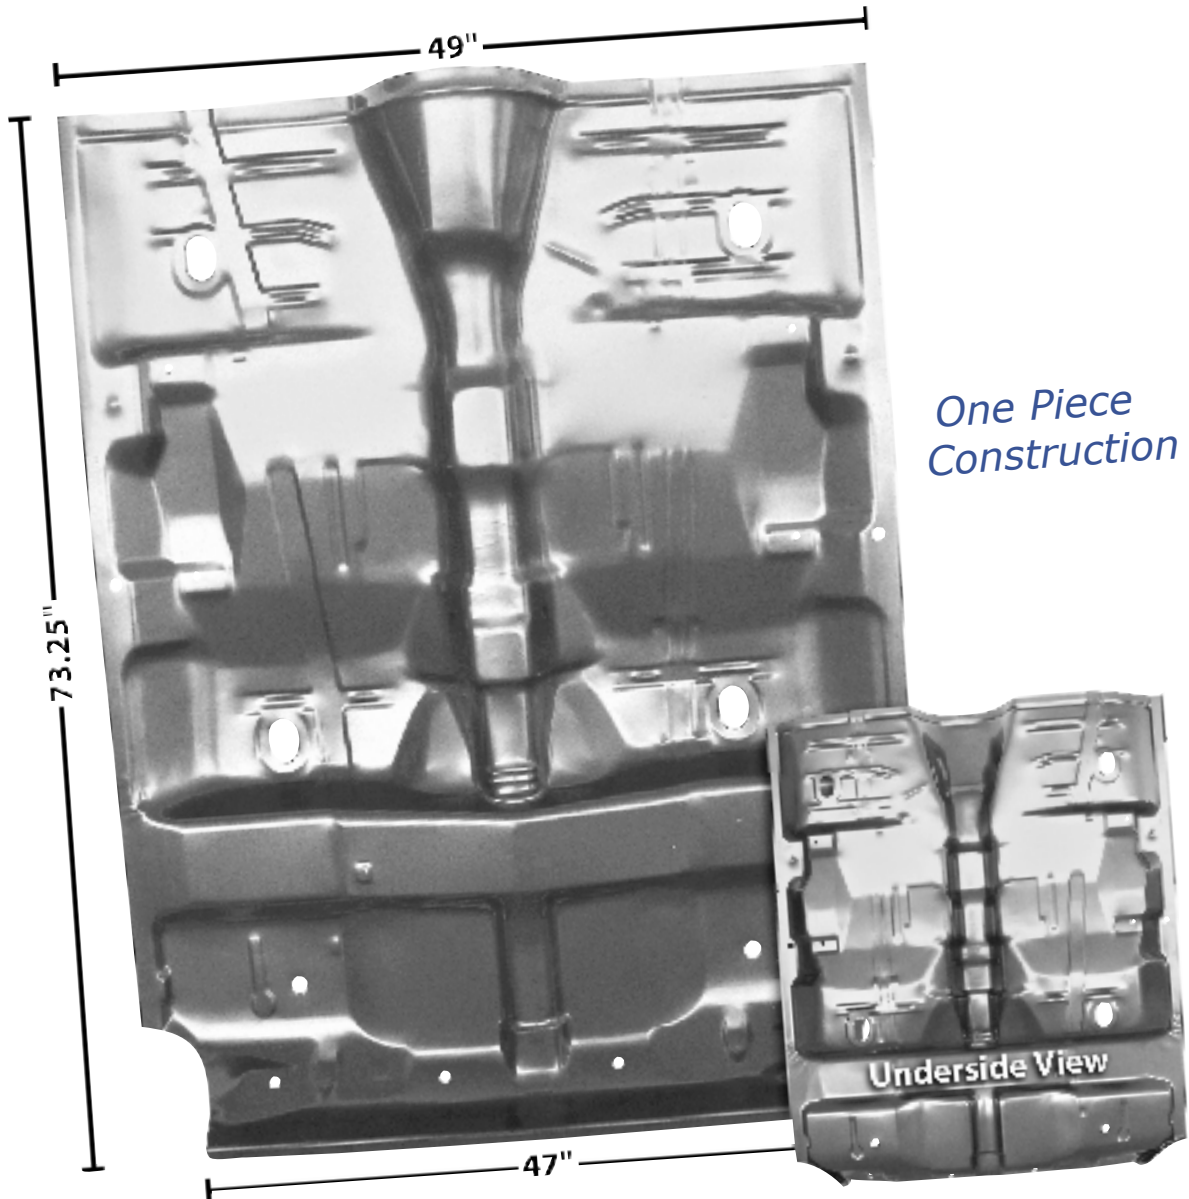

CHEVELLETM

1968-72 Floor & Rear Seat Pan

Order (905) 850-3433 • Fax (905) 850-1722

In Stock For March 2009

1462Z

1968-72

Floor/Rear Seat Pan

MSRP \$515.00 each