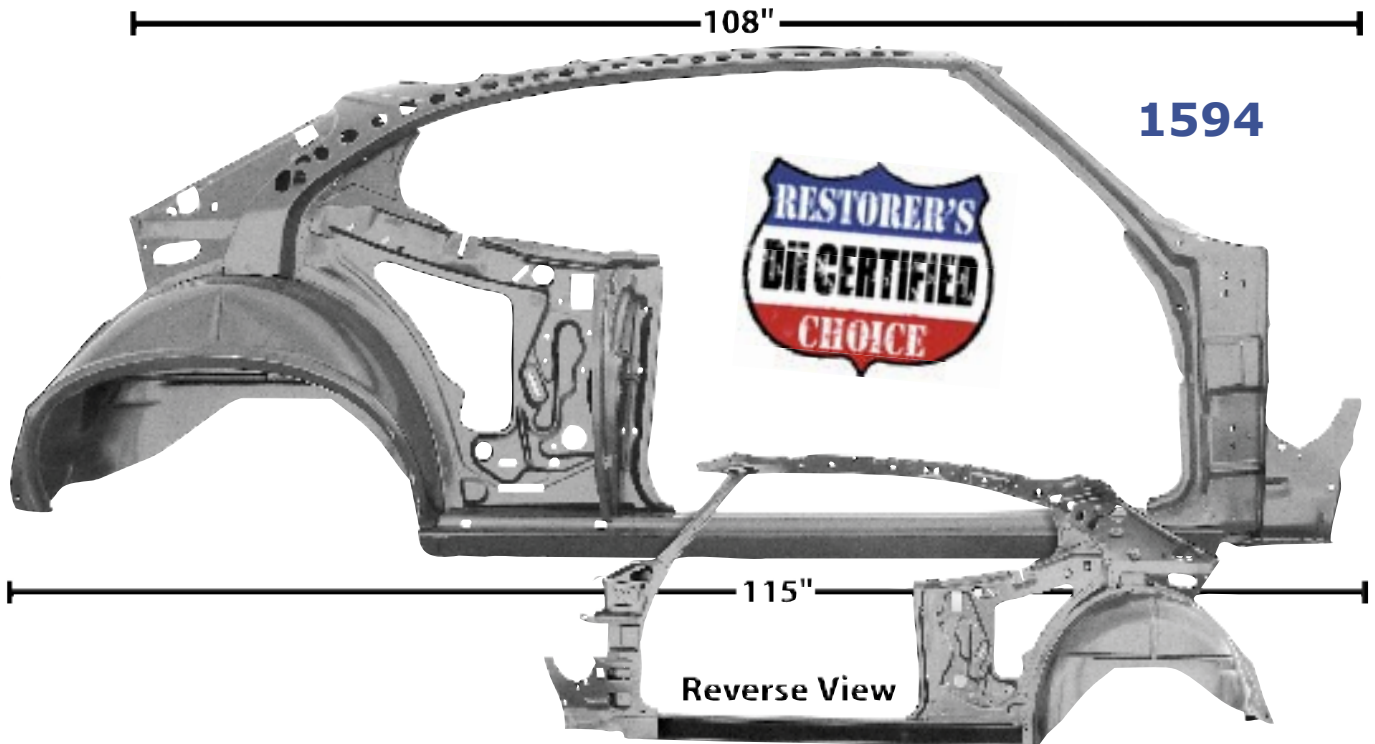

GTO

1968-69 Quarter/Door Frame Assemblies

Order (905) 850-3433 • Fax (905) 850-1722

Goldenleaf Automotive • 170 Zenway Blvd., Unit # 2, Woodbridge, Ontario, Canada, L4H 2Y7

In Stock For March 2008

1594	1968-69	RH Qtr/Door Frame Assy.
1595	1968-69	LH Qtr/Door Frame Assy.

Special Order Only \$1499.00 each

Visit us at www.goldenleafautomotive.com

GTO

1968-69 Ignition Switch Bracket

Order (905) 850-3433 • Fax (905) 850-1722

In Stock For March 2008

1516

1968-69