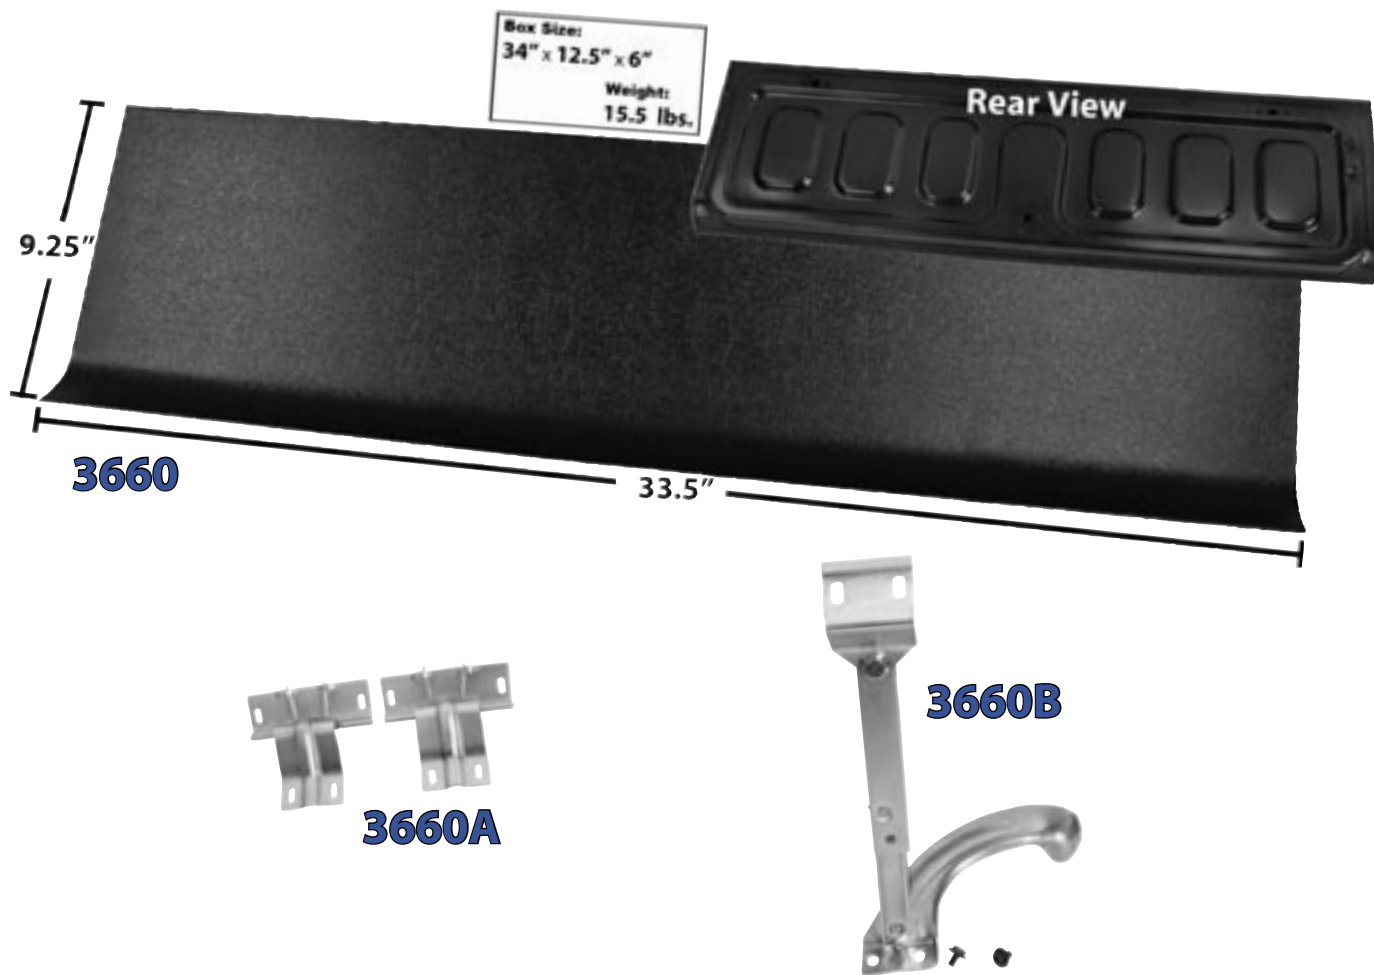

Order (905) 850-3433 • Fax (905) 850-1722

Goldenleaf Automotive • 170 Zenway Blvd., Unit # 2, Woodbridge, Ontario, Canada, L4H 2Y7

In Stock For May 2009

3660 1965-66 Trap Door, Fastback

MSRP $287.00 each

3660A 1965-66 Trap Door Hinges, Fastback

MSRP $45.00 pair

3660B 1965-66 Trap Door Prop Assembly

MSRP $79.00 each

Visit us at www.goldenleafautomotive.com