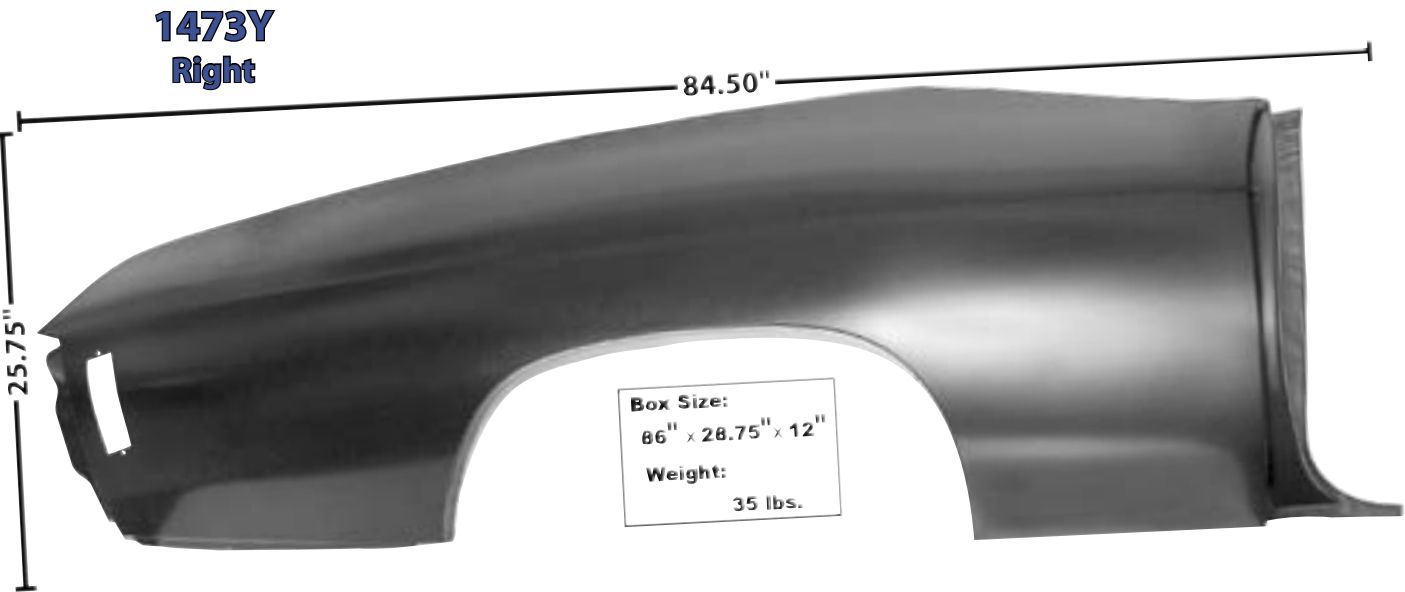

## 1970-72 Full Quarter Panels for Convertible

Order (905) 850-3433 • Fax (905) 850-1722

1473Y  
Right

84.50"

25.75"

Box Size:  
86" x 28.75" x 12"  
Weight:  
35 lbs.

Goldenleaf Automotive • 170 Zenway Blvd., Unit # 2, Woodbridge, Ontario, Canada, L4H 2Y7