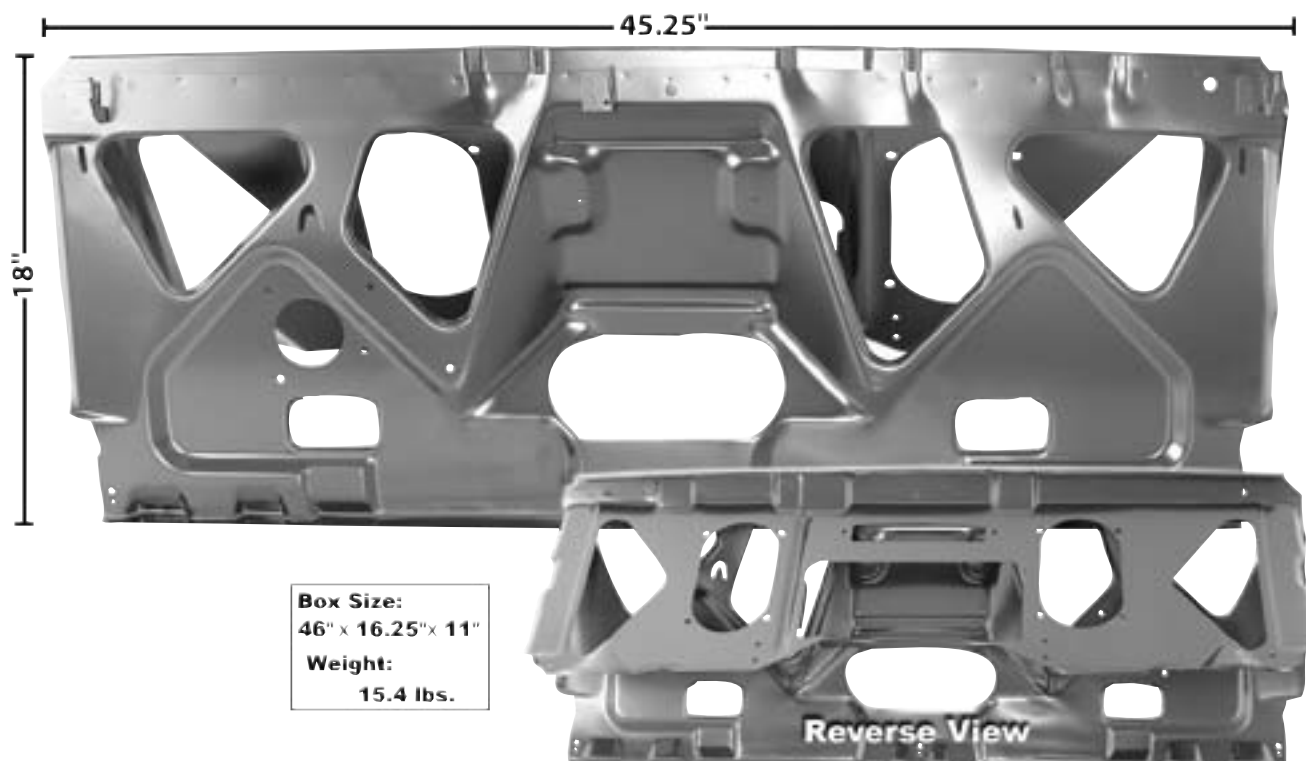

CHEVELLE™

1970-72 Rear Seat Mount Panel

For Convertible

Order (905) 850-3433 • Fax (905) 850-1722

In Stock For June 2009

1462LA   1970-72   Rear Seat Mount Panel, CV

MSRP $495.00 each

Visit us at www.goldenleafautomotive.com