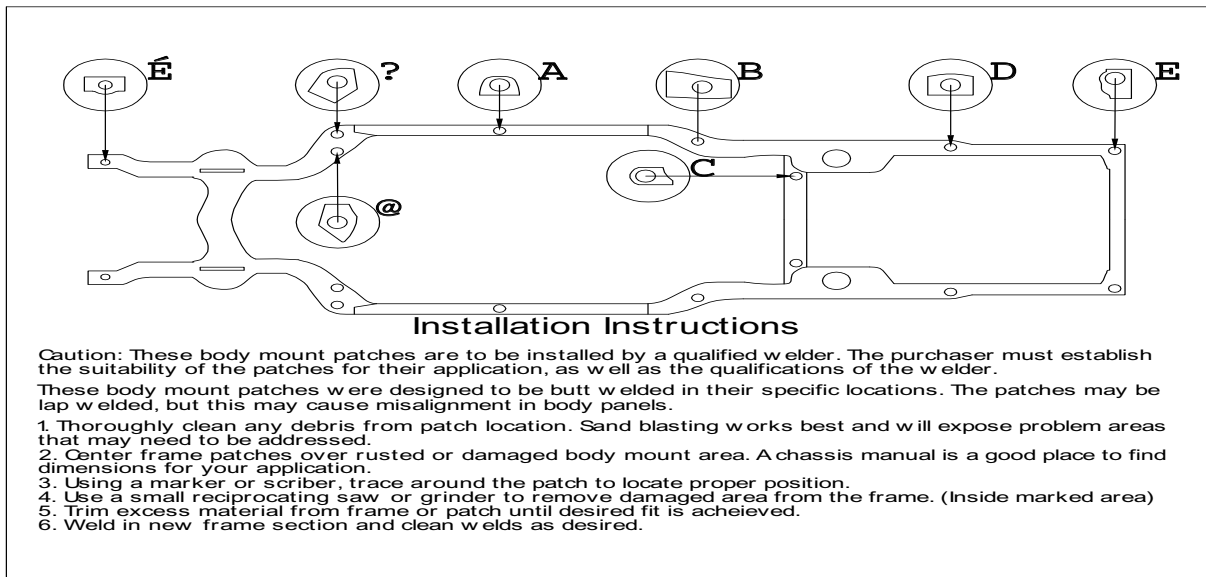

1968-72 A-Body Frame Repair Patch Kit

Order (905) 850-3433 • Fax (905) 850-1722

Goldenleaf Automotive • 170 Zenway Blvd., Unit # 2, Woodbridge, Ontario, Canada, L4H 2Y7

In Stock For June 2009

GL-1400 68-72 A Body Frame Repair Sections

MSRP $120.00 kit

Visit us at www.goldenleafautomotive.com