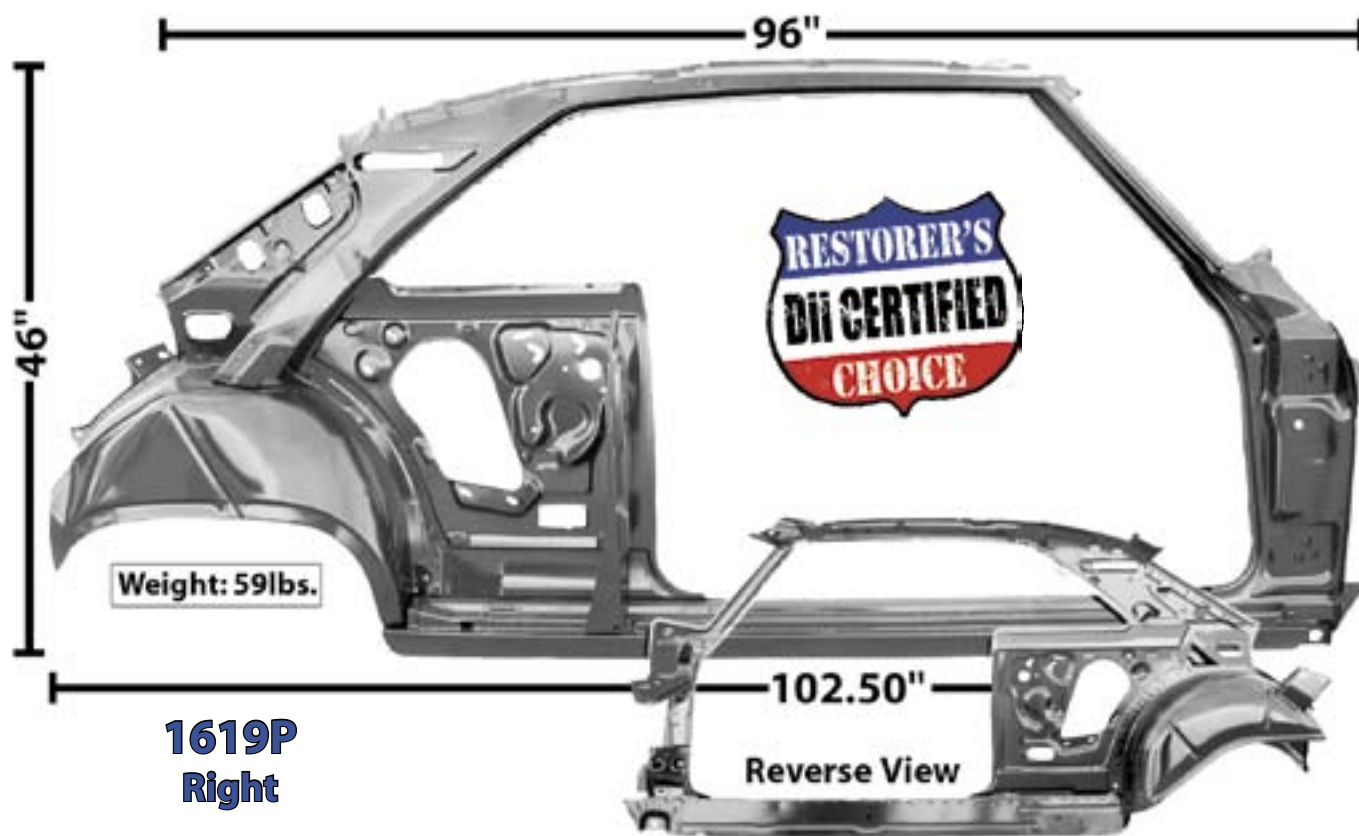

1966-67 Quarter/Door Frame Assembly

Order (905) 850-3433 • Fax (905) 850-1722

**1619P
Right**

Goldenleaf Automotive • 170 Zenway Blvd., Unit # 2, Woodbridge, Ontario, Canada, L4H 2Y7

In Stock For June 2009

1619P	1966-67	RH Qtr/Door Frame Assembly
1619Q	1966-67	LH Qtr/Door Frame Assembly

MSRP \$1650.00 each

Visit us at www.goldenleafautomotive.com

NOVA™

1970-79 Front Side Marker Bezel

Order (905) 850-3433 • Fax (905) 850-1722