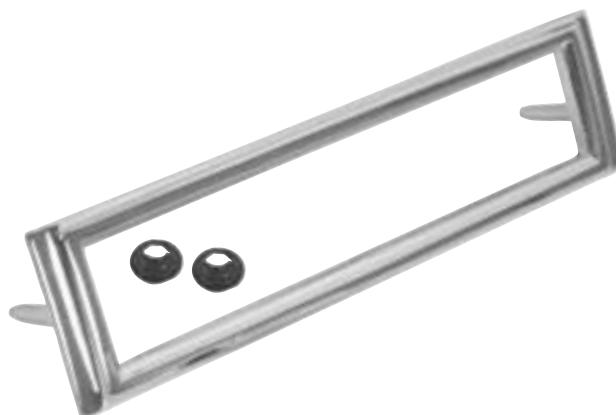

1619P	1966-67	RH Qtr/Door Frame Assembly
1619Q	1966-67	LH Qtr/Door Frame Assembly

MSRP \$1650.00 each

Visit us at www.goldenleafautomotive.com

NOVA™

1970-79 Front Side Marker Bezel

Order (905) 850-3433 • Fax (905) 850-1722

In Stock For June 2009

M1649A

1970-79

Front Side Marker Bezel

MSRP \$22.00 each

Visit us at www.goldenleafautomotive.com