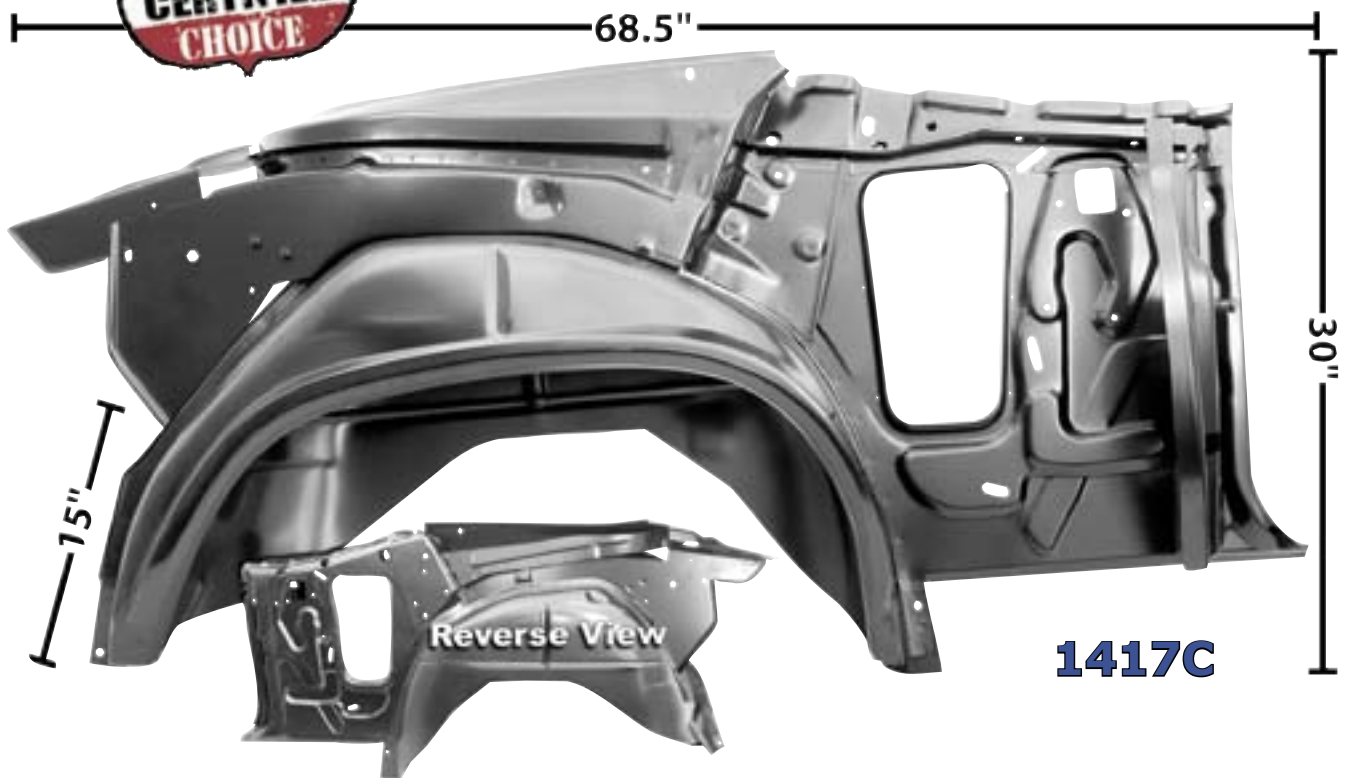

CHEVELLE™

1970-72 Quarter/Door Frame Assembly

For Convertible

Order (905) 850-3433 • Fax (905) 850-1722

Goldenleaf Automotive • 170 Zenway Blvd., Unit # 2, Woodbridge, Ontario, Canada, L4H 2Y7

In Stock For Sept. 2009

1417C	1970-72	RH Qtr./Door Frame Assy., CV
1417D	1970-72	LH Qtr./Door Frame Assy., CV

MSRP \$1600.00 each

Visit us at www.goldenleafautomotive.com

CHEVELLE™

1965 Hood Spear

Order (905) 850-3433 • Fax (905) 850-1722