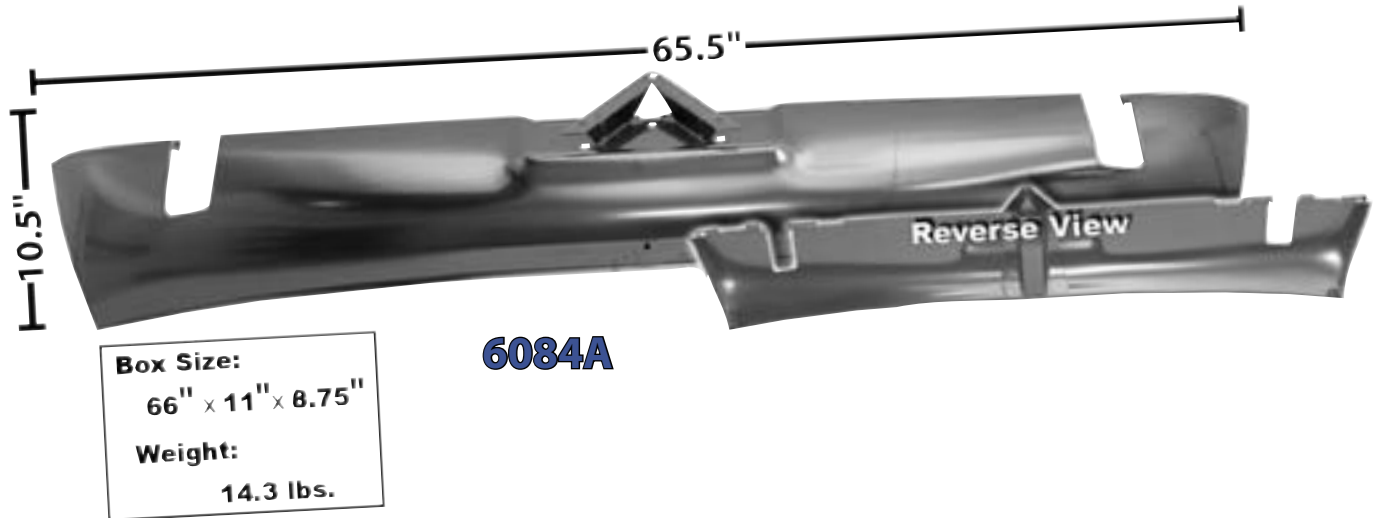

1970-74 Rear Valances

Order (905) 850-3433 • Fax (905) 850-1722

Goldenleaf Automotive • 170 Zenway Blvd., Unit # 2, Woodbridge, Ontario, Canada, L4H 2Y7

In Stock For Sept. 2009

6084A	1970-74	Rear Valance, Standard
6084	1970-74	R. Valance, Dual Exhaust Holes

MSRP $239.00 each

Visit us at www.goldenleafautomotive.com