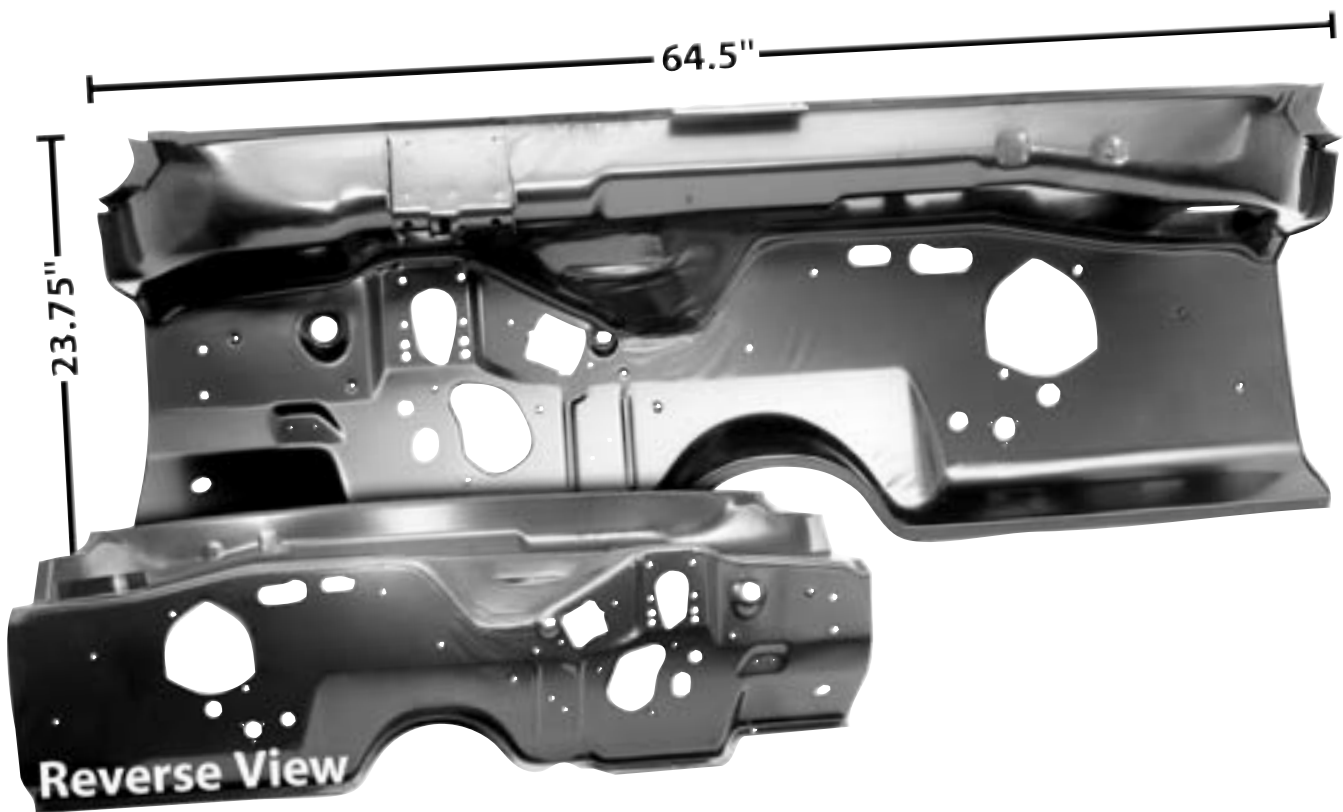

6040A 1970-74 Lower Cowl/Firewall Assembly

MSRP \$1350.00 each

Visit us at www.goldenleafautomotive.com

CHALLENGER[®]

1970-74 Firewall

Order (905) 850-3433 • Fax (905) 850-1722

In Stock For Sept. 2009

6070