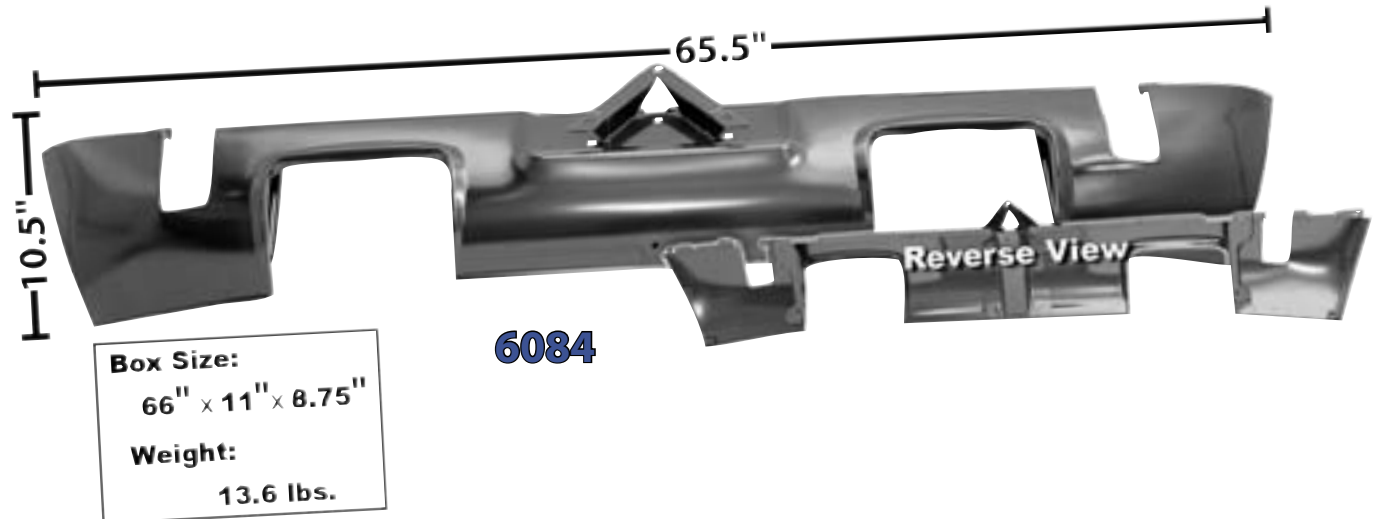

1970-74 Rear Valances

Order (905) 850-3433 • Fax (905) 850-1722

Goldenleaf Automotive • 170 Zenway Blvd., Unit # 2, Woodbridge, Ontario, Canada, L4H 2Y7

In Stock For Sept. 2009

6084A	1970-74	Rear Valance, Standard
6084	1970-74	R. Valance, Dual Exhaust Holes

MSRP $239.00 each

Visit us at www.goldenleafautomotive.com