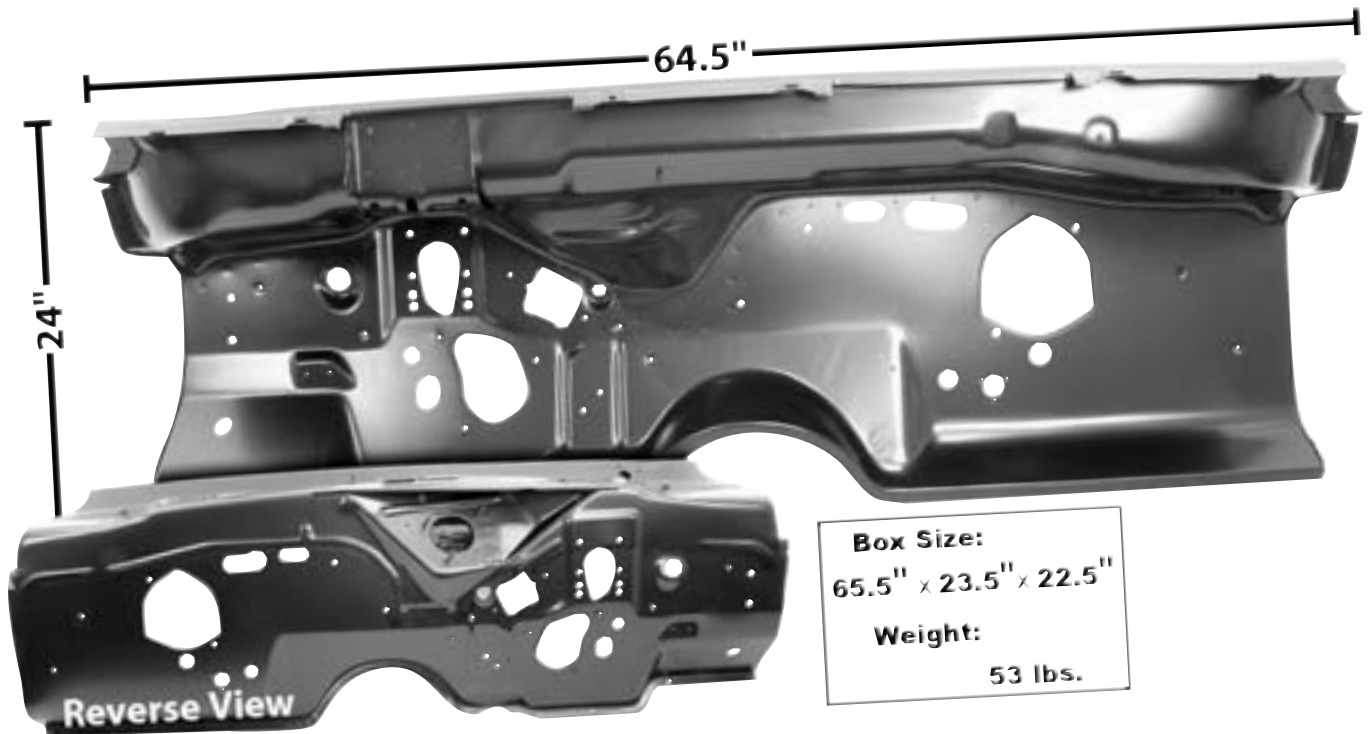

Goldenleaf Automotive • 170 Zenway Blvd., Unit # 2, Woodbridge, Ontario, Canada, L4H 2Y7

In Stock For Sept. 2009

6040A   1970-74   Lower Cowl/Firewall Assembly

MSRP $1350.00 each

Visit us at www.goldenleafautomotive.com