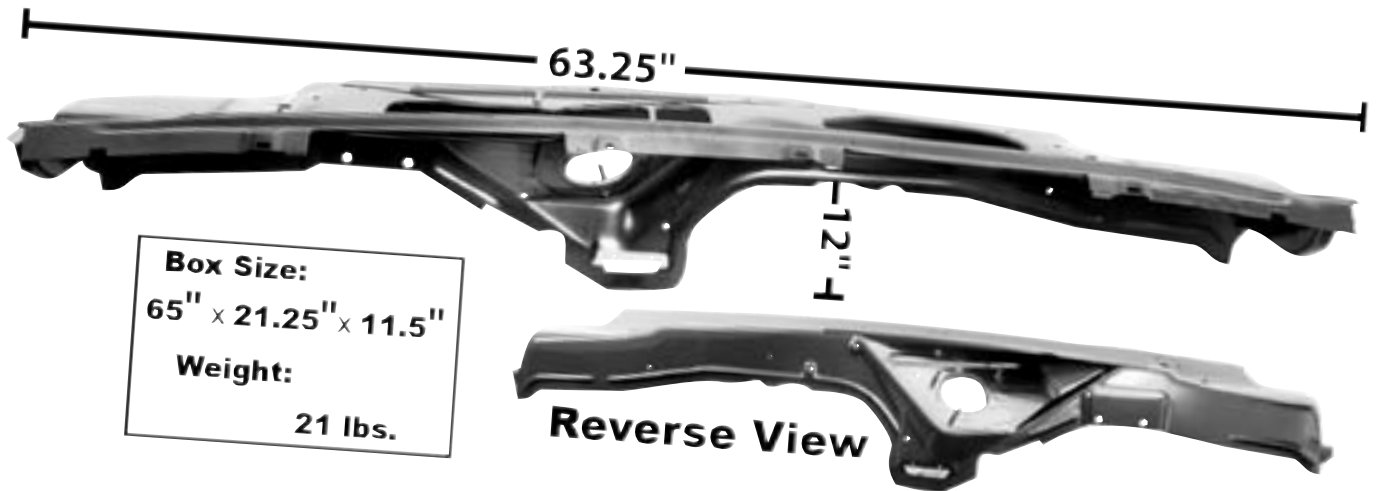

1970-74

Firewall

MSRP \$650.00 each

Visit us at www.goldenleafautomotive.com

CHALLENGER®

1970-74 Lower Cowl Panel

Order (905) 850-3433 • Fax (905) 850-1722

Goldenleaf Automotive • 170 Zenway Blvd., Unit # 2, Woodbridge, Ontario, Canada, L4H 2Y7