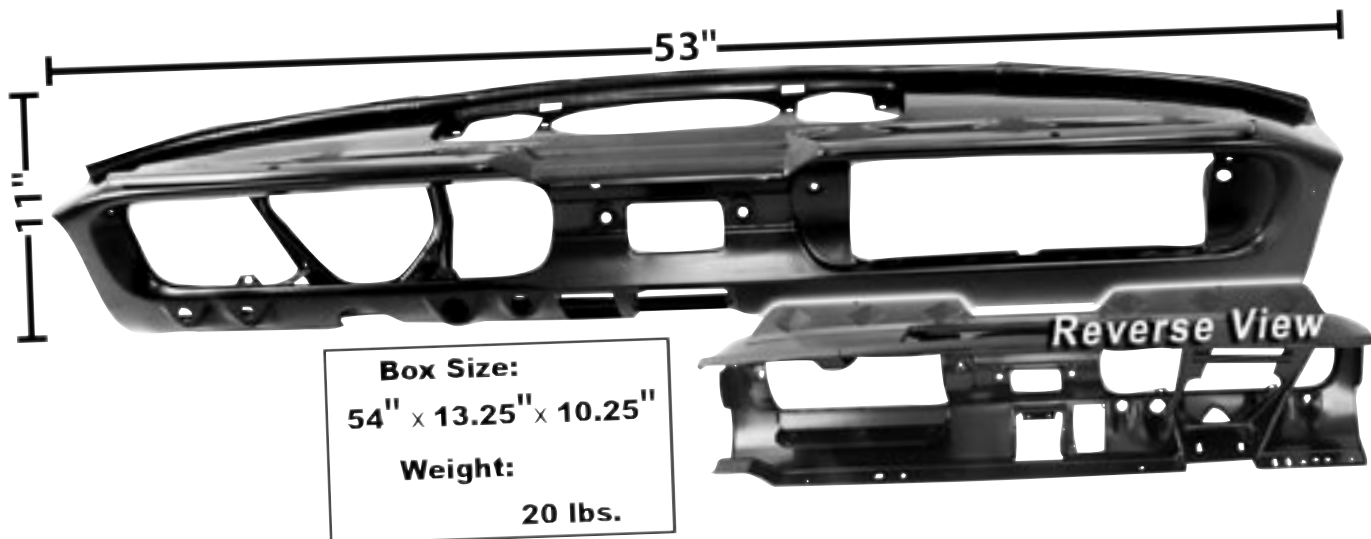

MUSTANG®

1965-66 Steel Dash Panel Assembly

Order (905) 850-3433 • Fax (905) 850-1722

Goldenleaf Automotive • 170 Zenway Blvd., Unit # 2, Woodbridge, Ontario, Canada, L4H 2Y7

(Page M14 in the 2010 Mustang Catalog)

In Stock For January 2010

3625B

1965-66

Steel Dash Panel Assembly

MSRP $475.00 each

Visit us at www.goldenleafautomotive.com